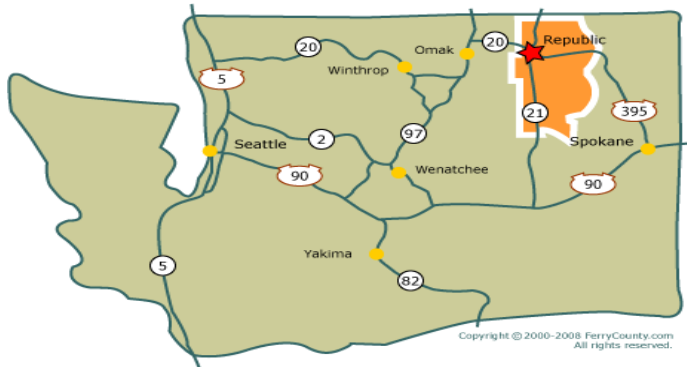

TRAIL RIDE IN COLVILLE FOREST JULY 27-29 2018

ALL ROADS LEAD TO FERRY COUNTY THIS SUMMER

All roads lead to Ferry County this July for our annual High-Country Ride. If you have not ridden on our ride at Wapaloosie; this is the summer to do it! You will not want to miss this ride! We have some of the best riding in the state of Washington and the most breathtaking country this side of Snoqualmie Pass. Our ride will be hosted by the members of the Ferry County Back Country Horsemen of Washington. We will have ample parking for campers and trailers. Pack your horse trailer this summer and set your sites on the Colville Forest the last weekend in July. That is July 27th to the 29th. Wapaloosie is the high country. Wapaloosie Mountain is the highest Summit on the Kettle Crest Mountains. It stands 7,018ft. You will be riding through sloping meadows of sage brush and bunch grass with stands of Pine and Fir trees. At the Kettle Crest you will see miles of mountains in the distance, perhaps all the way to Idaho. Bring your camera and your best riding buddy and plan to take pictures that you will look at and remember forever. Friday night on the 27th we will be having pot luck. Come and introduce yourself to folks who love the back country as much as you. Saturday will be our trail ride up Wapaloosie over the crest and down to the Jungle Hill camp area. Saturday night you will be treated to a steak dinner including dessert and some cowboy music. You will be sharing photos of the scenes you captured at the top of Wapaloosie. Sunday morning you will be lining up for "Cowboy Breakfast" of pancakes and sausage. All included for just \$ 25.00 for adults and children under 12 for \$15.00. This will be a weekend of fun. Please check out our Face Book Page Back Country Horsemen of Washington Ferry County Chapter and our web site at www.fccbch.com. We will have our registration posted for this ride. Contact Lesa at lesagregory83@yahoo.com for more information.